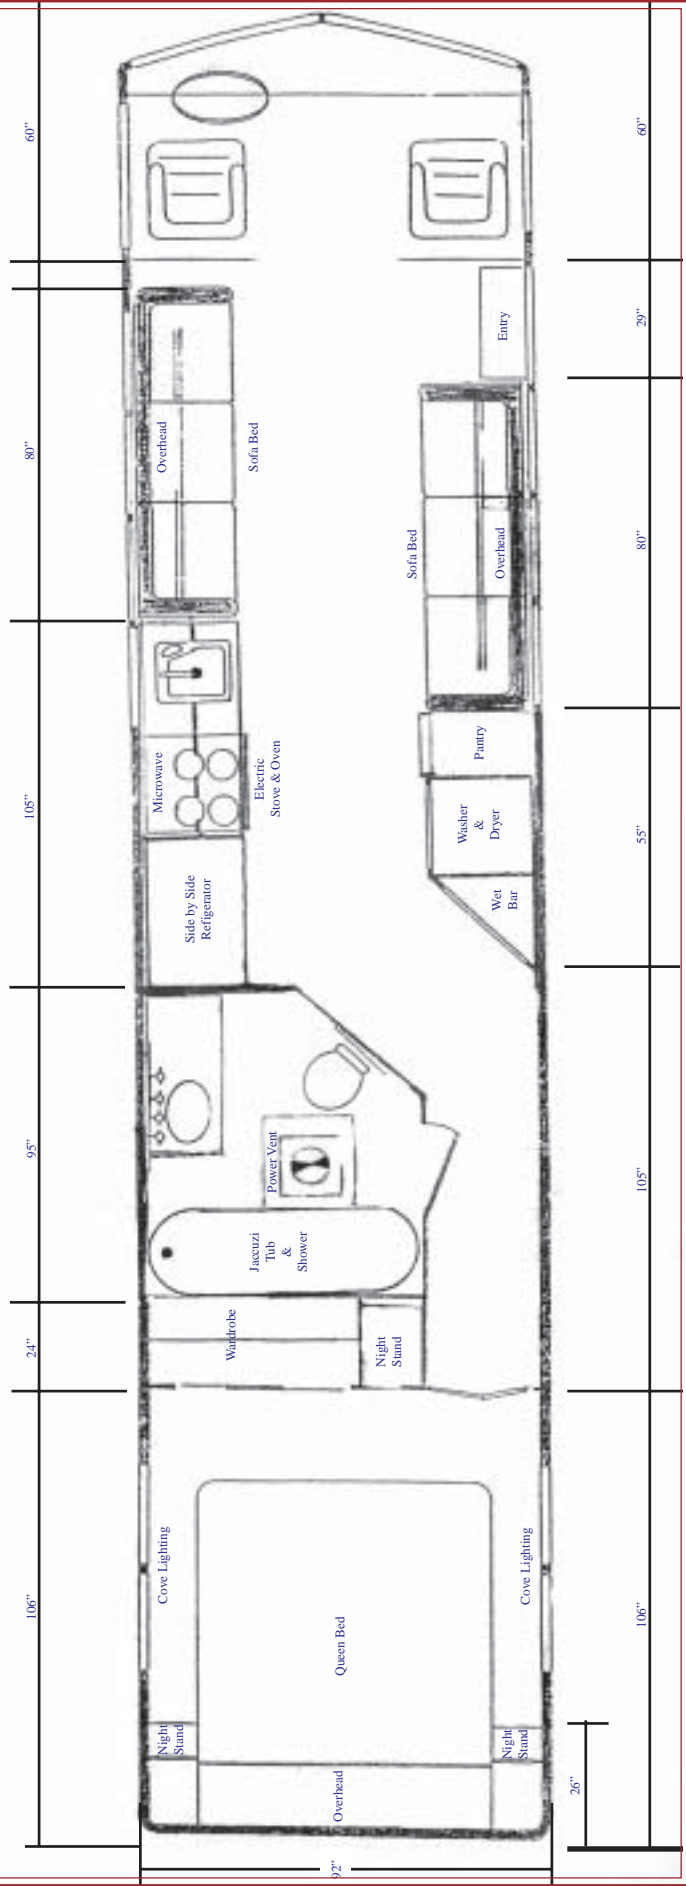

The Adventure Begins...
...Where The Road Ends!

TRAILMASTER
ALL TERRAIN
4x4

1762 McGaw Ave, Irvine, CA 92614
949-265-5000 • 877-379-3701
www.RevconMotorcoach.com

TRAILMASTER
ALL TERRAIN
4x4

TRAILMASTER
ALL TERRAIN
4x4

1762 McGaw Ave, Irvine, CA 92614
949-265-5000 • 877-379-3701
www.RevconMotorcoach.com

1762 McGaw Ave, Irvine, CA
92614
949-265-5000 • 877-379-3701
www.RevconMotorcoach.com

2004 Revcon 40' TrailMaster 4x4 • Price \$780,000^{oo} *All Features are Standard*