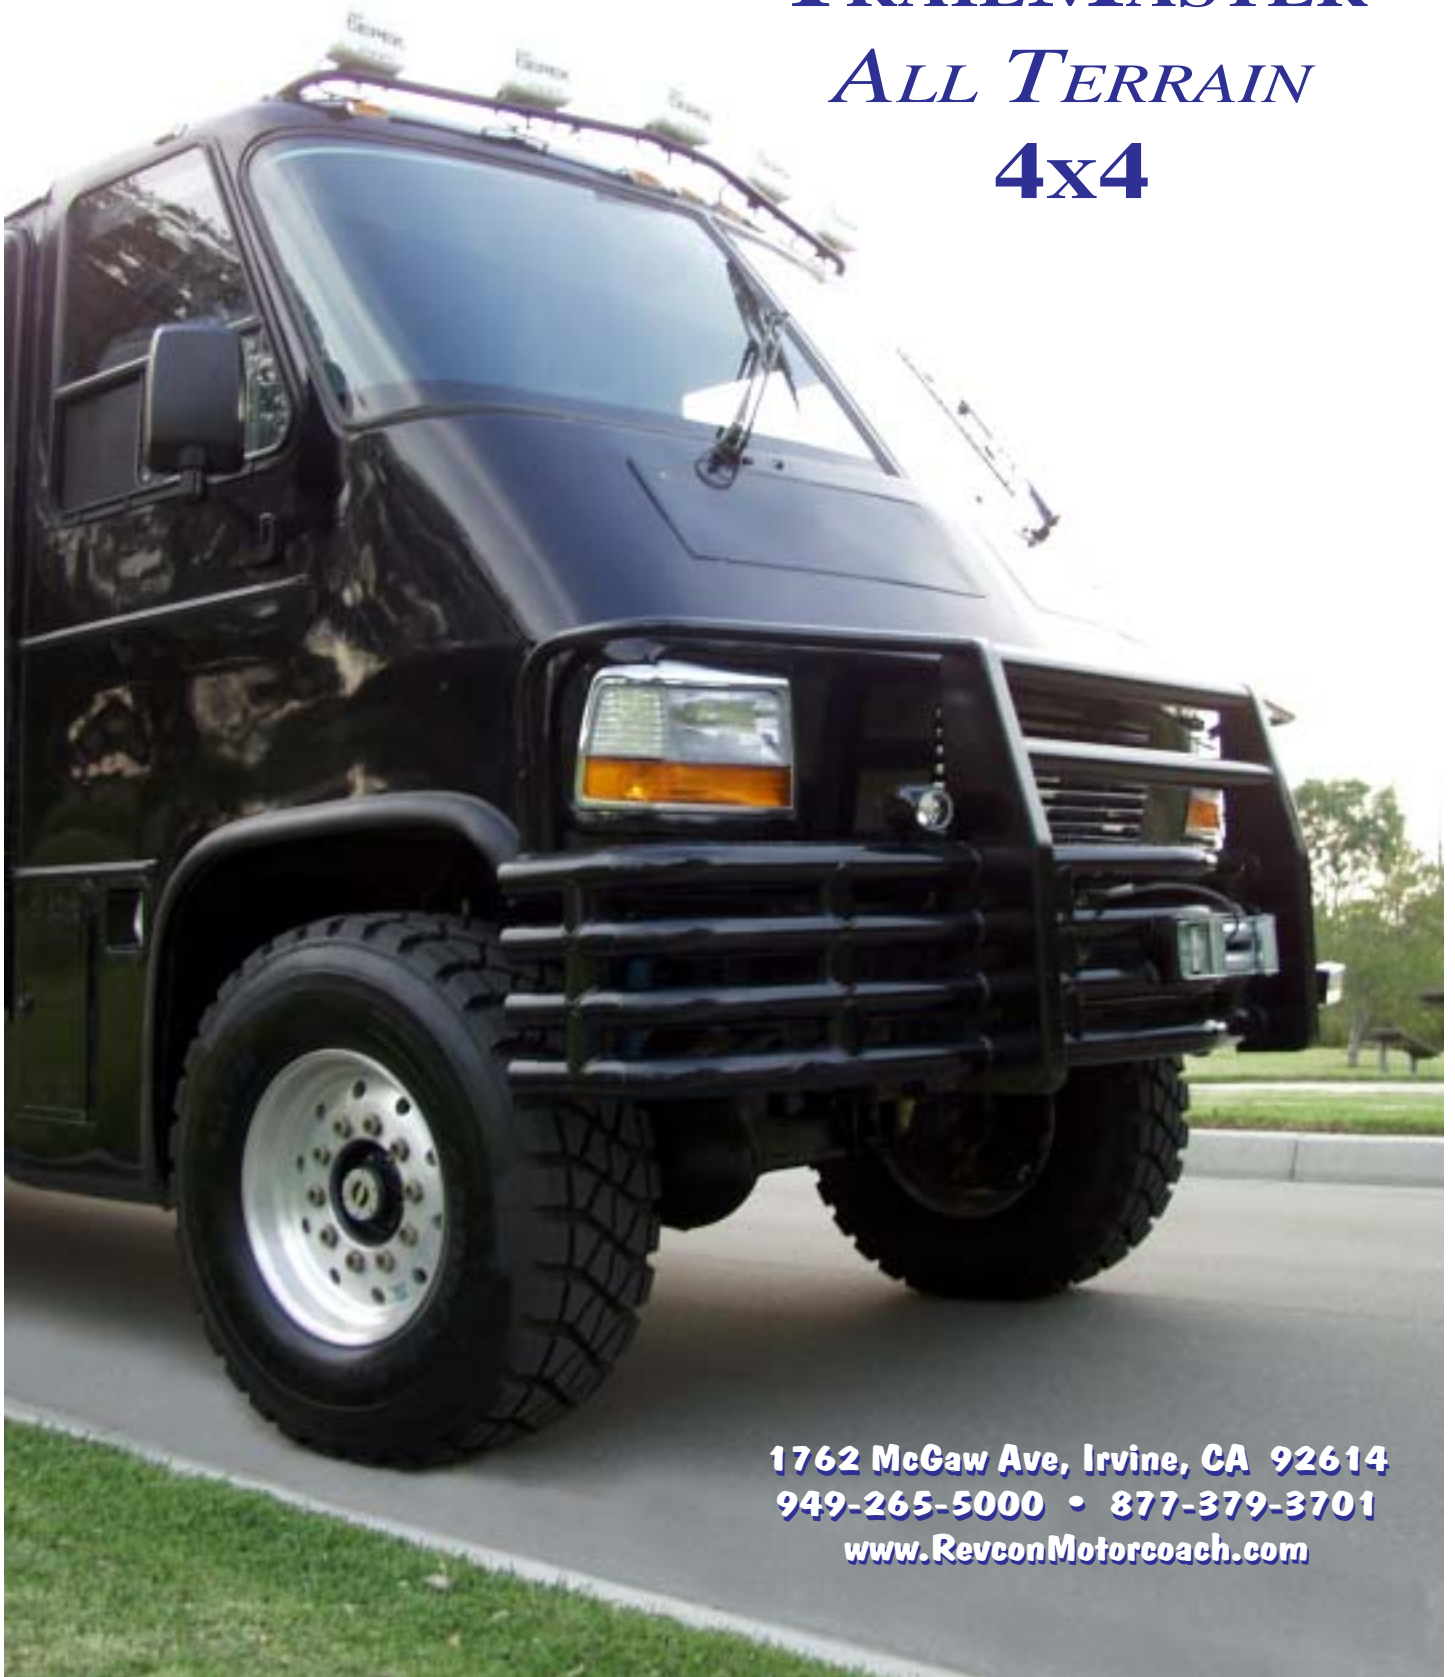

The Adventure Begins...
...Where The Road Ends!

TRAILMASTER
ALL TERRAIN
4x4

1762 McGaw Ave, Irvine, CA 92614
949-265-5000 • 877-379-3701
www.RevconMotorcoach.com

TRAILMASTER
ALL TERRAIN
4x4

TRAILMASTER
ALL TERRAIN
4x4

1762 McGaw Ave, Irvine, CA 92614
949-265-5000 • 877-379-3701
www.RevconMotorcoach.com

1762 McGaw Ave, Irvine, CA
92614
949-265-5000 • 877-379-3701
www.RevconMotorcoach.com

2004 Revcon 40' TrailMaster 4x4 • Price \$780,000^{oo} *All Features are Standard*